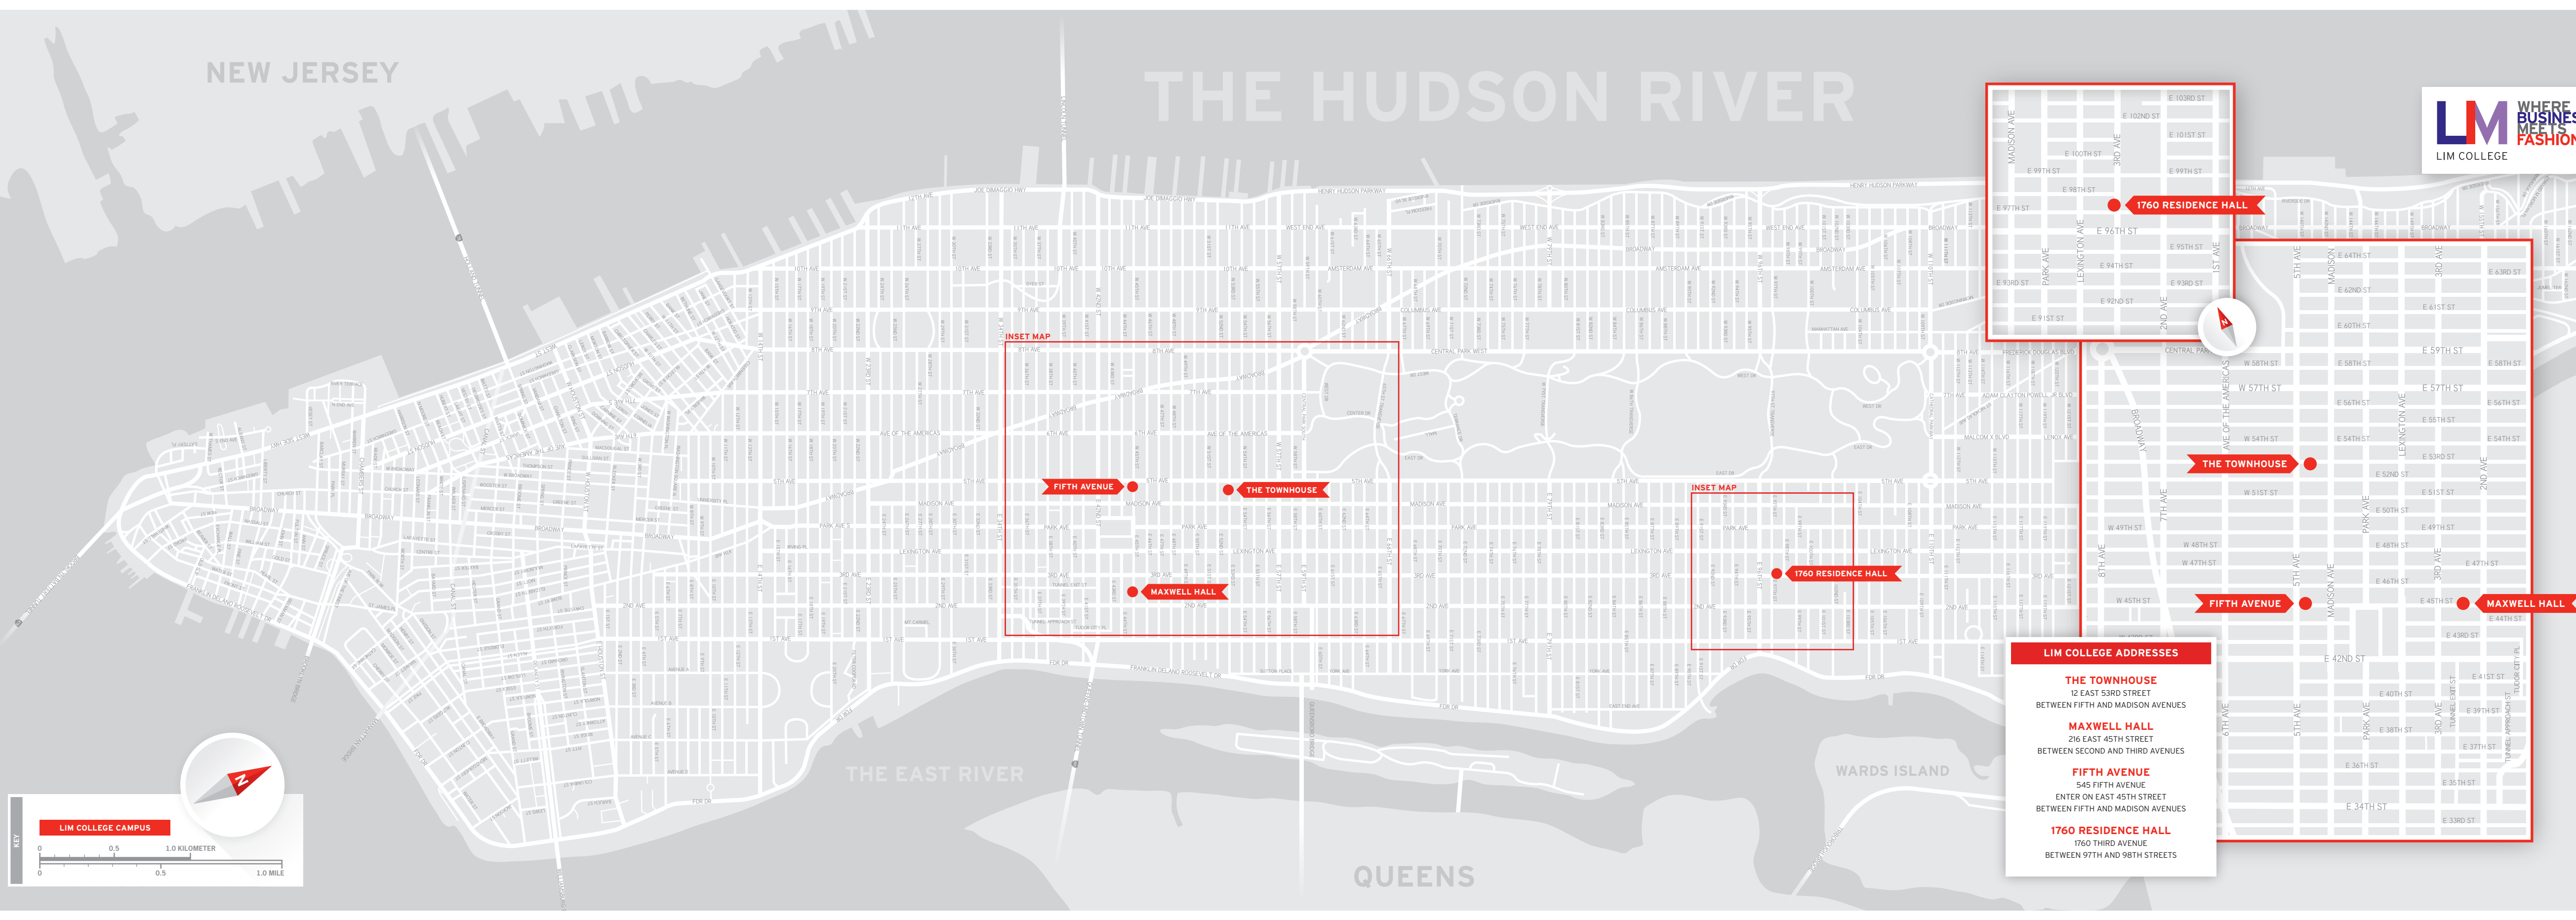

NEW JERSEY

THE HUDSON RIVER

- LIM COLLEGE ADDRESSES**
- THE TOWNHOUSE**
12 EAST 53RD STREET
BETWEEN FIFTH AND MADISON AVENUES
 - MAXWELL HALL**
216 EAST 45TH STREET
BETWEEN SECOND AND THIRD AVENUES
 - FIFTH AVENUE**
545 FIFTH AVENUE
ENTER ON EAST 45TH STREET
BETWEEN FIFTH AND MADISON AVENUES
 - 1760 RESIDENCE HALL**
1760 THIRD AVENUE
BETWEEN 97TH AND 98TH STREETS

FIFTH AVENUE

THE TOWNHOUSE

MAXWELL HALL

1760 RESIDENCE HALL

THE TOWNHOUSE

FIFTH AVENUE

MAXWELL HALL

1760 RESIDENCE HALL

THE EAST RIVER

WARDS ISLAND

QUEENS