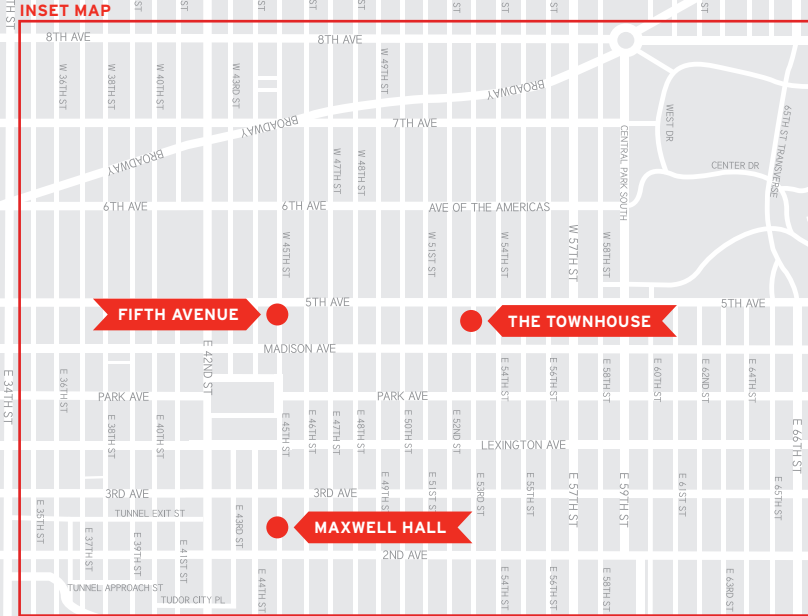

NEW JERSEY

THE HUDSON RIVER

- LIM COLLEGE ADDRESSES**
- THE TOWNHOUSE**
12 EAST 53RD STREET
BETWEEN FIFTH AND MADISON AVENUES
 - MAXWELL HALL**
216 EAST 45TH STREET
BETWEEN SECOND AND THIRD AVENUES
 - FIFTH AVENUE**
545 FIFTH AVENUE
ENTER ON EAST 45TH STREET
BETWEEN FIFTH AND MADISON AVENUES
 - 1760 RESIDENCE HALL**
1760 THIRD AVENUE
BETWEEN 97TH AND 98TH STREETS

FIFTH AVENUE

THE TOWNHOUSE

MAXWELL HALL

1760 RESIDENCE HALL

THE TOWNHOUSE

FIFTH AVENUE

MAXWELL HALL

1760 RESIDENCE HALL

THE EAST RIVER

WARDS ISLAND

QUEENS